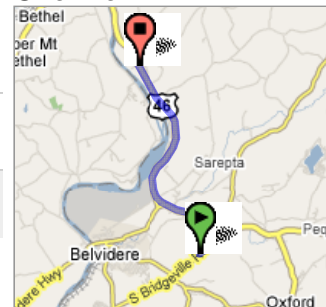

Start **County Road 519
Belvidere, NJ 07823**
End **80 US Route 46
Columbia, NJ 07832**
Travel **6.3 mi – about 10 mins, up to 20 mins
in traffic**

Get Google Maps on your phone
Text the word "GMAPS" to 466453

**County Road 519
Belvidere, NJ 07823**

Drive: 6.3 mi – about 10 mins, up to 20 mins in traffic

1. Head **northeast** on **S Bridgeville Rd/CR-519** toward **Pequest Dr** 1.0 mi
2 mins

2. Turn **left** at **US-46** 5.3 mi
9 mins

**80 US Route 46
Columbia, NJ 07832**

These directions are for planning purposes only. You may find that construction projects, traffic, or other events may cause road conditions to differ from the map results.

Map data ©2007 NAVTEQ™

Overview