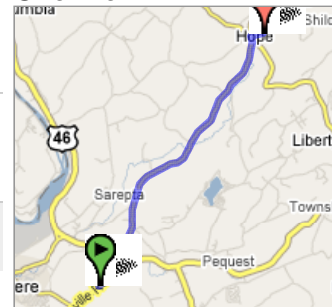

Start **County Road 519
Belvidere, NJ 07823**
End **320 Hope-Johnsonburg Rd
Blirstown, NJ 07825**
Travel **7.6 mi – about 15 mins, up to 25 mins
in traffic**

Get Google Maps on your phone
Text the word "GMAPS" to 466453

 **County Road 519
Belvidere, NJ 07823**

Drive: 7.6 mi – about 15 mins, up to 25 mins in traffic

1. Head **northeast** on **S Bridgeville Rd/CR-519** toward **Pequest Dr**
Continue to follow CR-519

7.3 mi
14 mins

➔ 2. Turn **right** to stay on **CR-519**

0.3 mi
2 mins

 **320 Hope-Johnsonburg Rd
Blirstown, NJ 07825**

These directions are for planning purposes only. You may find that construction projects, traffic, or other events may cause road conditions to differ from the map results.

Map data ©2007 NAVTEQ™

Overview

Start

End

Map data ©2007 NAVTEQ™