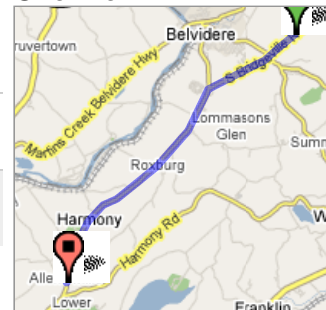

Start **County Road 519
Belvidere, NJ 07823**
End **2551 Belvidere Rd
Phillipsburg, NJ 08865**
Travel **8.3 mi – about 15 mins, up to 25 mins
in traffic**

Get Google Maps on your phone
Text the word "GMAPS" to 466453

**County Road 519
Belvidere, NJ 07823**

Drive: 8.3 mi – about 15 mins, up to 25 mins in traffic

1. Head **southwest** on **S Bridgeville Rd/CR-519** toward **Brass Castle Rd/CR-623** 2.4 mi
5 mins

2. Turn **left** at **CR-519/Phillipsburg Belvidere Rd**
Continue to follow CR-519 5.9 mi
11 mins

**2551 Belvidere Rd
Phillipsburg, NJ 08865**

These directions are for planning purposes only. You may find that construction projects, traffic, or other events may cause road conditions to differ from the map results.

Map data ©2007 NAVTEQ™

Overview