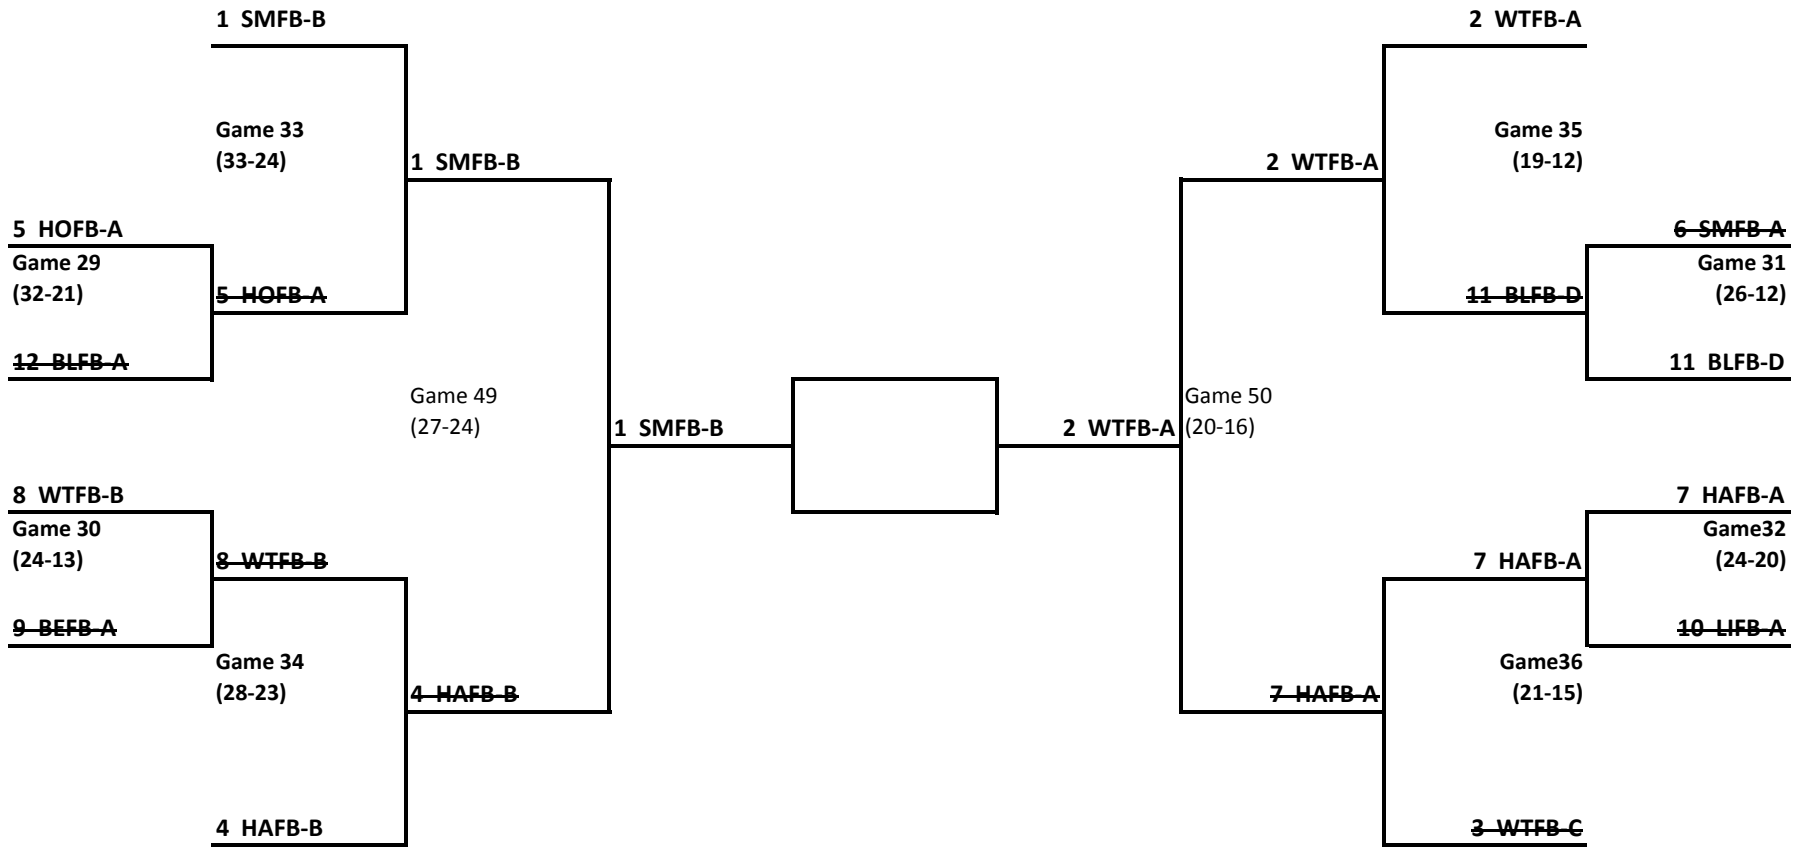

Freshman Boys

Game #	Day	Date	Time	Location	Home Team	Away Team	Level
29	Monday	2/22	6	Hope	HOFB-A	BLFB-A	FB
30	Wednesday	2/24	6	White	WTFB-B	BEFB-A	FB
31	Monday	3/1	6	Hope	SMFB-A	BLFB-D	FB
32	Saturday	2/27	11am	Harmony	HAFB-A	LIFB-A	FB
33	Monday	3/1	6	Liberty	SMFB-B	HOFB-A	FB
34	Tuesday	3/2	6	Harmony	HAFB-B	WTFB-B	FB
35	Thursday	3/4	6	White	WTFB-A	BLFB-D	FB
36	Thursday	3/4	7	White	WTFB-C	HAFB-A	FB
49	Monday	3/8	7	White	SMFB-B	HAFB-B	FB
50	Monday	3/8	6	White	WTFB-A	HAFB-A	FB