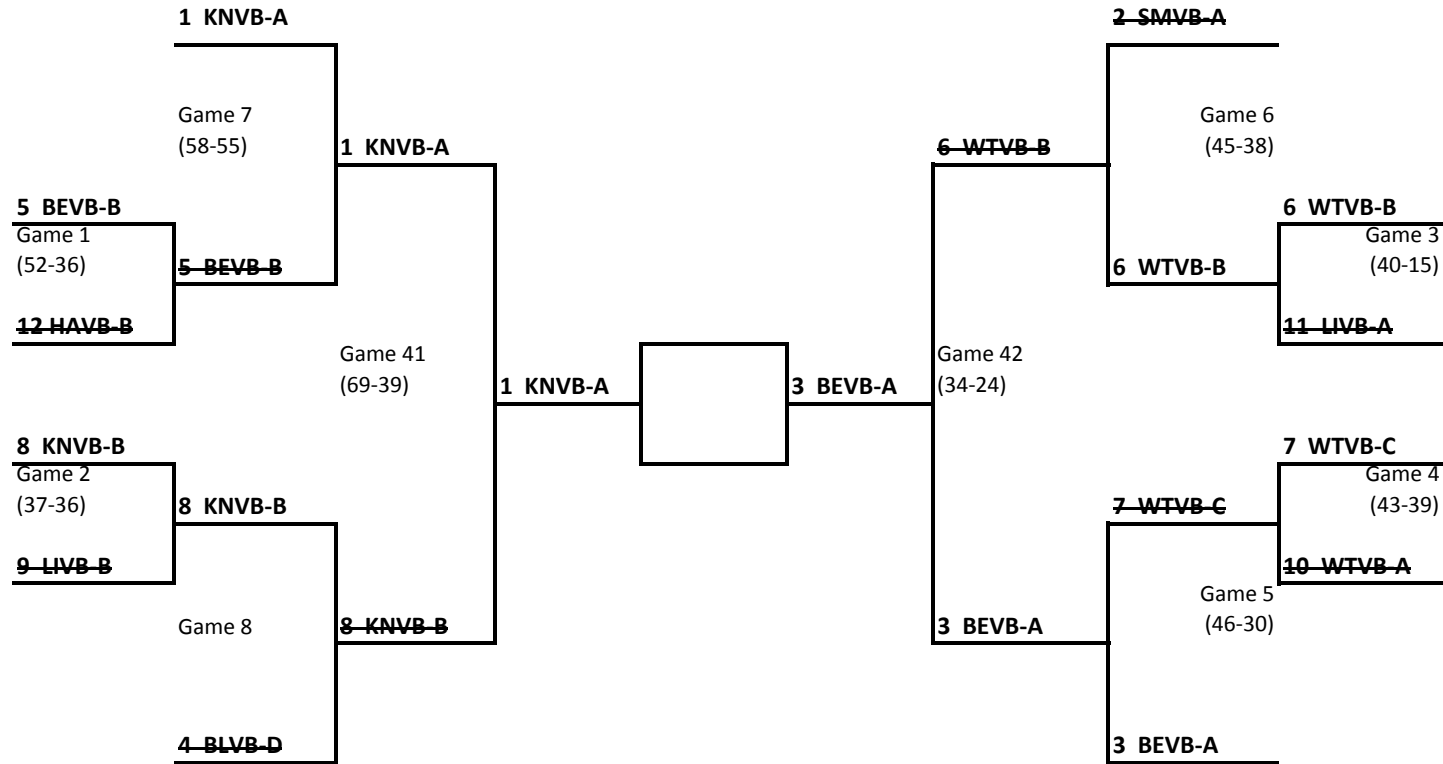

Varsity Boys

Game #	Day	Date	Time	Location	Home Team	Away Team	Level
1	Monday	2/22	8:15	BHS	BEVB-B	HAVB-B	VB
2	Monday	2/22	7	Knowlton	KBVB-B	LIVB-B	VB
3	Wednesday	2/24	8	White	WTVB-B	LIVB-A	VB
4	Wednesday	2/24	7	White	WTVB-C	WTVB-A	VB
5	Wednesday	3/3	8	Belvidere	BEVB-A	WTVB-C	VB
6	Thursday	3/4	8	BHS	SMVB-A	WTVB-B	VB
7	Monday	3/1	8	Knowlton	KNVB-A	BEVB-B	VB
8	Saturday	2/26	4pm	Blairstown	BLVB-D	KBVB-B	VB
41	Monday	3/8	8	Knowlton	KNVB-A	KBVB-B	VB
42	Tuesday	3/9	8	BHS	BEVB-A	WTVB-B	VB

Varsity Girls

Game #	Day	Date	Time	Location	Home Team	Away Team	Level
9	Saturday	2/27	10am	White	WTVG-C	BEVG-A	VG
10	Monday	3/1	8	White	WTVG-A	LIVG-B	VG
11	Monday	3/1	8	Hope	HOVG-A	LIVG-A	VG
12	Monday	3/1	7	Hope	HOVG-B	WTVG-B	VG
43	Friday	3/5	8	White	WTVG-C	LIVG-B	VG
44	Friday	3/5	8	Hope	HOVG-A	HOVG-B	VG