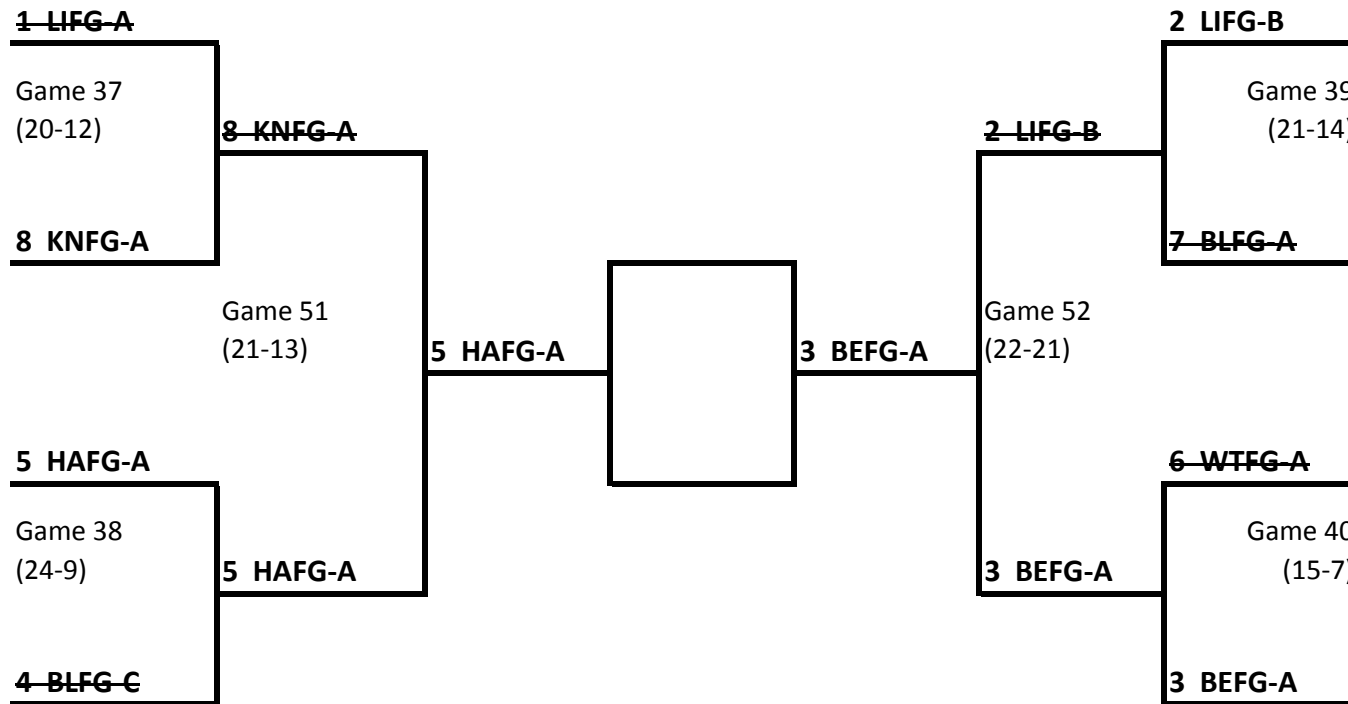

Freshman Girls

Game #	Day	Date	Time	Location	Home Team	Away Team	Level
37	Wednesday	2/24	6	Liberty	LIFG-A	KNFG-A	FG
38	Monday	2/22	6	Blairstown	BLFG-C	HAFG-A	FG
39	Wednesday	2/24	7	Liberty	LIFG-B	BLFG-A	FG
40	Wednesday	2/24	6	Belvidere	BEFG-A	WTFG-A	FG
51	Thursday	3/4	7	Harmony	HAFG-A	KNFG-A	FG
52	Tuesday	3/9	7	Liberty	LIFG-B	BEFG-A	FG