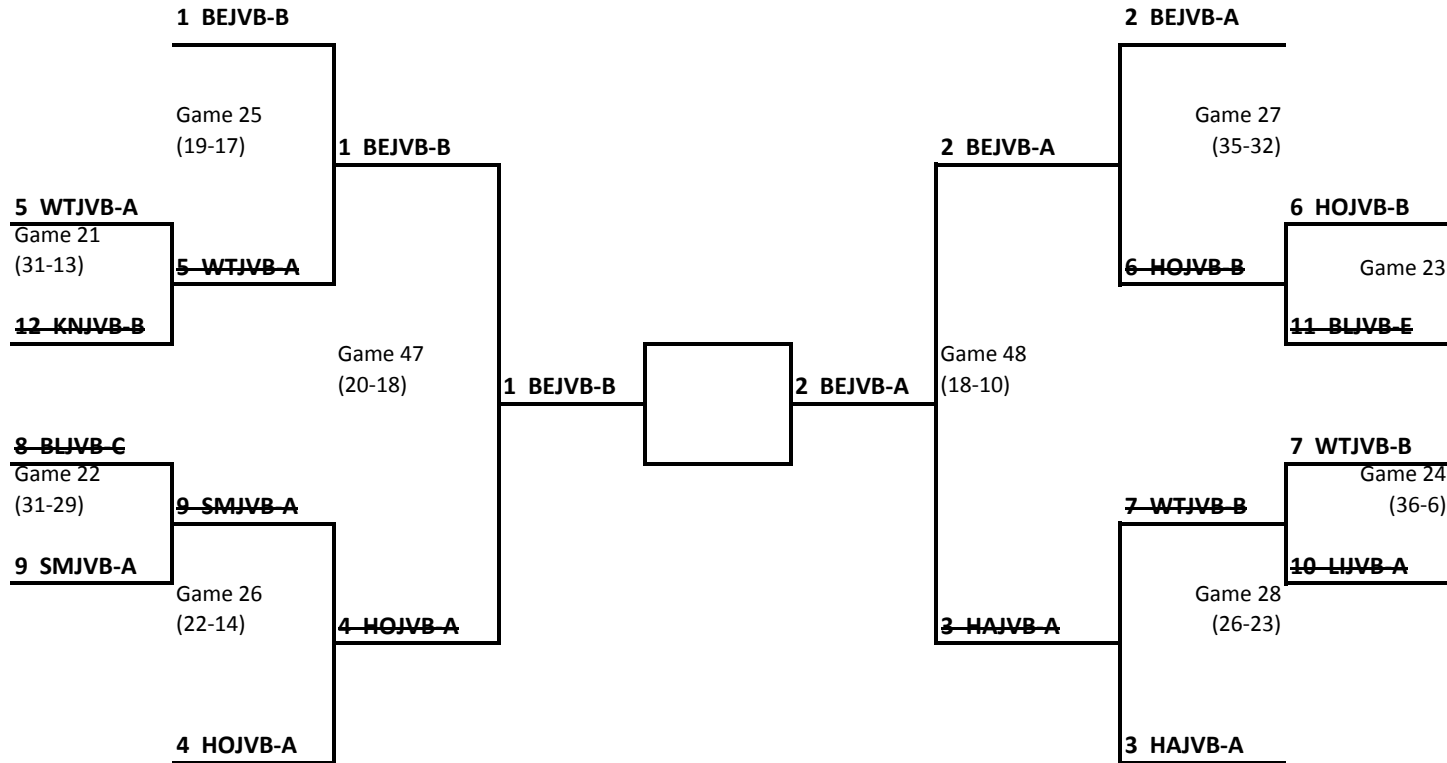

Junior Varsity Boys

Game #	Day	Date	Time	Location	Home Team	Away Team	Level
21	Monday	3/1	6	White	WTJVB-A	KNJVB-B	JVB
22	Monday	2/22	7	Blairstown	BLJVB-C	SMJVB-A	JVB
23	Monday	2/22	7	Hope	HOJVB-B	BLJVB-E	JVB
24	Monday	3/1	7	White	WTJVB-B	LIJVB-A	JVB
25	Thursday	3/4	6	Belvidere	BEJVB-B	WTJVB-A	JVB
26	Wednesday	2/24	7	Hope	HOJVB-A	SMJVB-A	JVB
27	Thursday	3/4	7	Belvidere	BEJVB-A	HOJVB-B	JVB
28	Thursday	3/4	6	Harmony	HAJVB-A	WTJVB-B	JVB
47	Tuesday	3/9	7	BHS	BEJVB-B	HOJVB-A	JVB
48	Tuesday	3/9	6	BHS	BEJVB-A	HAJVB-A	JVB