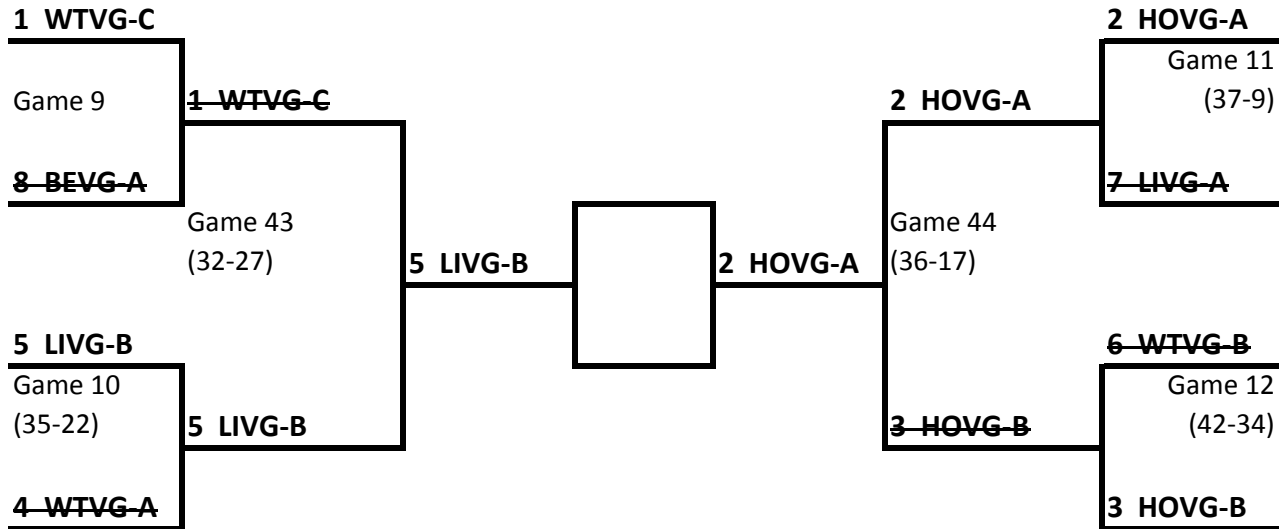

Varsity Boys

Game #	Day	Date	Time	Location	Home Team	Away Team	Level
1	Monday	2/22	8:15	BHS	BEVB-B	HAVB-B	VB
2	Monday	2/22	7	Knowlton	KBVB-B	LIVB-B	VB
3	Wednesday	2/24	8	White	WTVB-B	LIVB-A	VB
4	Wednesday	2/24	7	White	WTVB-C	WTVB-A	VB
5	Wednesday	3/3	8	Belvidere	BEVB-A	WTVB-C	VB
6	Thursday	3/4	8	BHS	SMVB-A	WTVB-B	VB
7	Monday	3/1	8	Knowlton	KNVB-A	BEVB-B	VB
8	Saturday	2/26	4pm	Blairstown	BLVB-D	KBVB-B	VB
41	Monday	3/8	8	Knowlton	KNVB-A	KBVB-B	VB
42	Tuesday	3/9	8	BHS	BEVB-A	WTVB-B	VB

Varsity Girls

Game #	Day	Date	Time	Location	Home Team	Away Team	Level
9	Saturday	2/27	10am	White	WTVG-C	BEVG-A	VG
10	Monday	3/1	8	White	WTVG-A	LIVG-B	VG
11	Monday	3/1	8	Hope	HOVG-A	LIVG-A	VG
12	Monday	3/1	7	Hope	HOVG-B	WTVG-B	VG
43	Friday	3/5	8	White	WTVG-C	LIVG-B	VG
44	Friday	3/5	8	Hope	HOVG-A	HOVG-B	VG